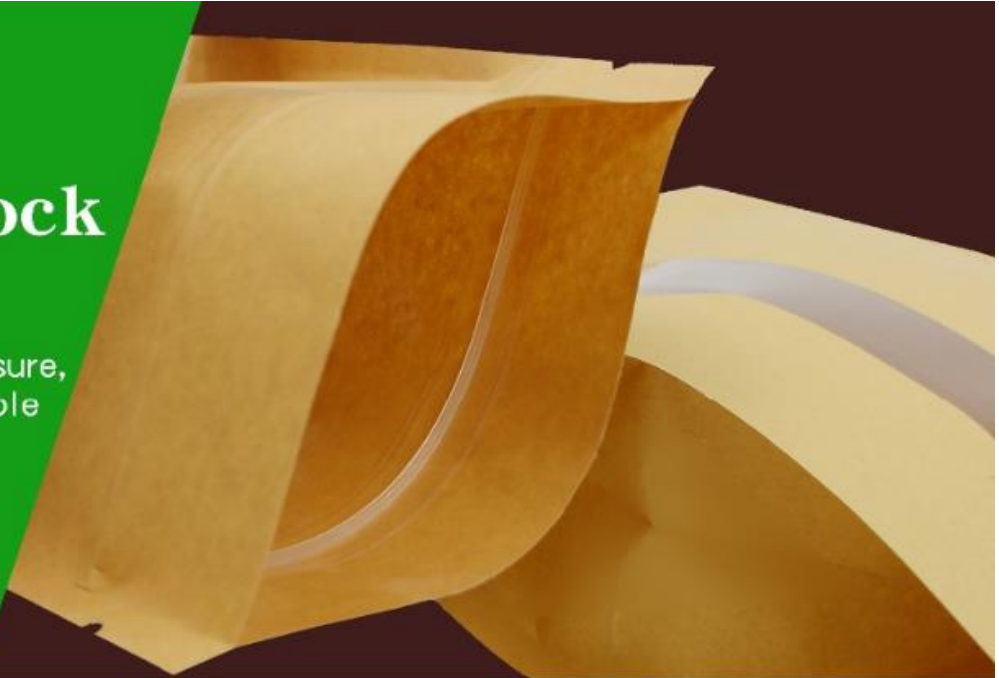

Zippler lock design

Reusable zipper closure,
easier use, more durable

Self-sealing design